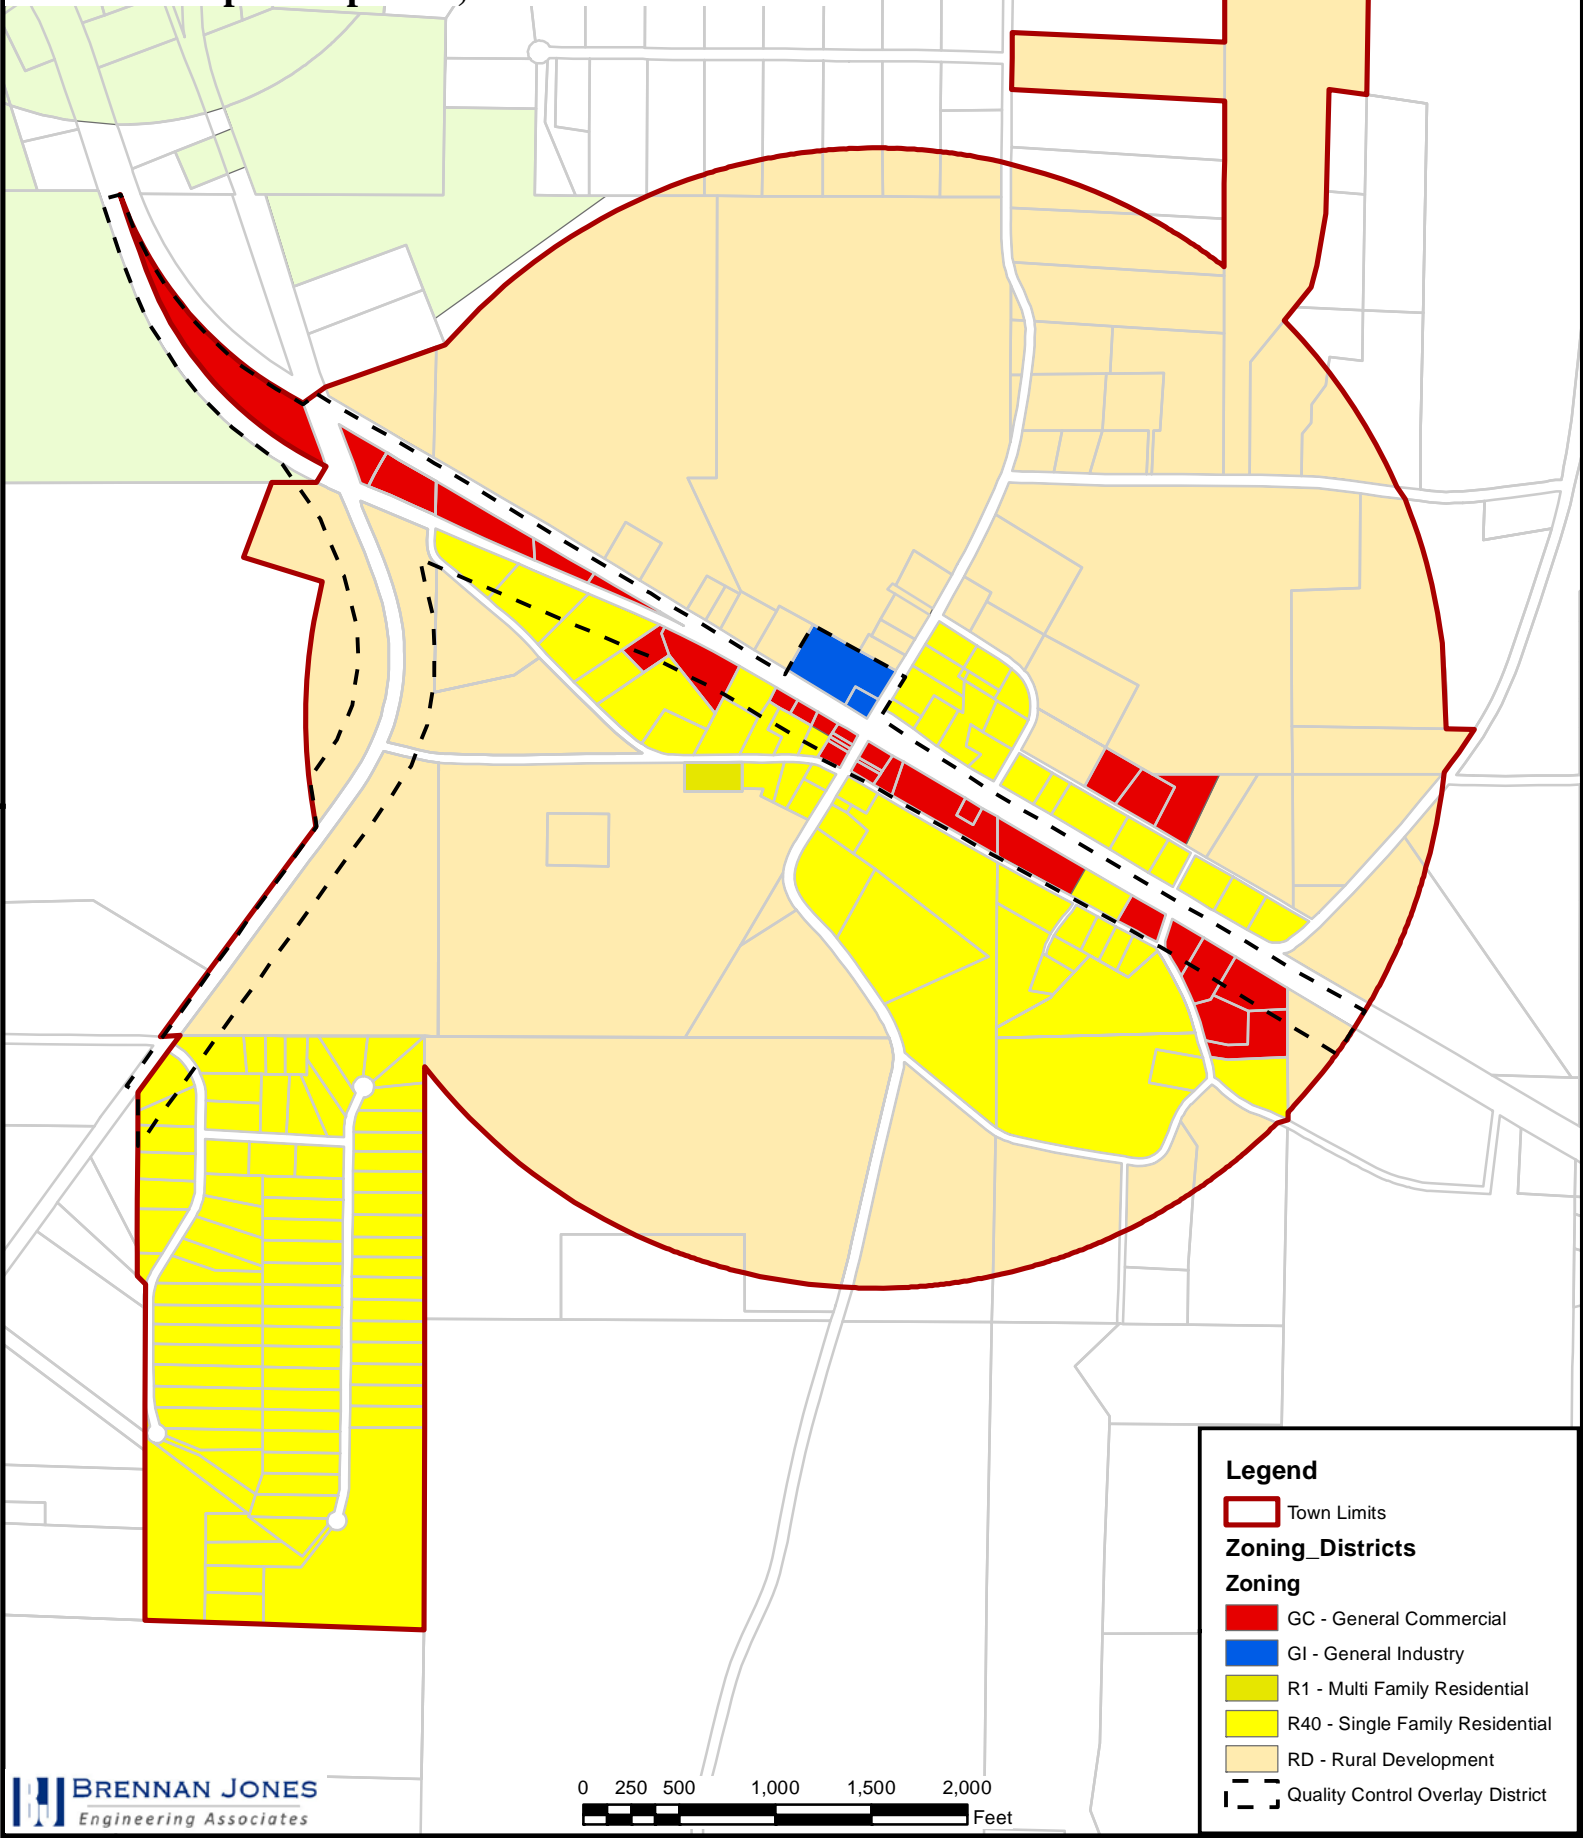

# Town of Turin, Georgia Official Zoning District Map

Adopted: April 22, 2013

### Legend

-  Town Limits
- Zoning\_Districts**
- Zoning**
-  GC - General Commercial
-  GI - General Industry
-  R1 - Multi Family Residential
-  R40 - Single Family Residential
-  RD - Rural Development
-  Quality Control Overlay District